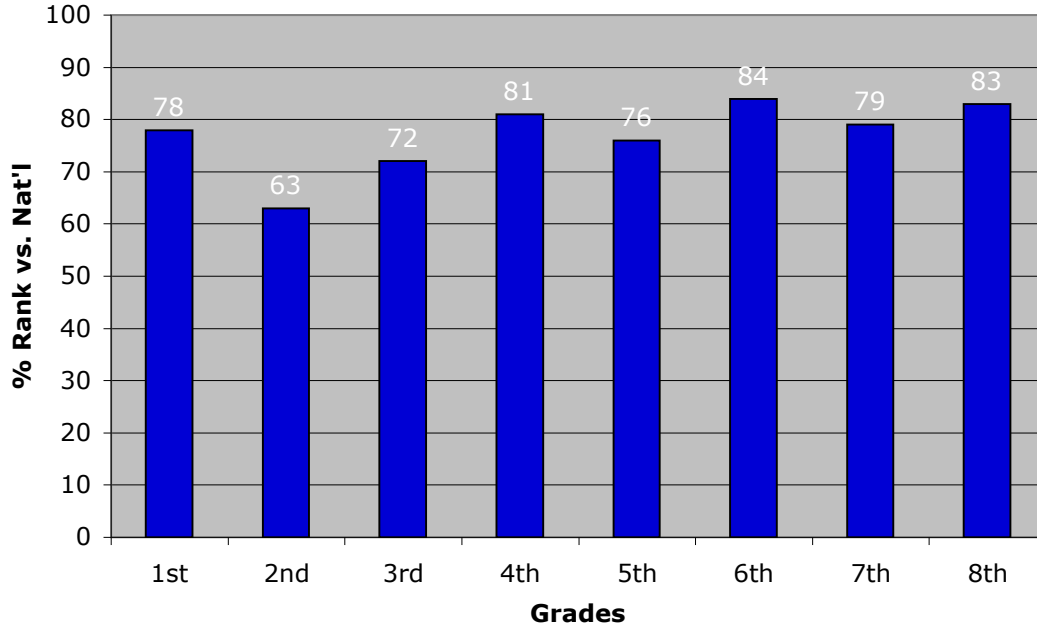

2010-11 Neighborhood Percentile Rank Compared to Nat'l

2010-11 Grade Equivalent (GE) Comparison