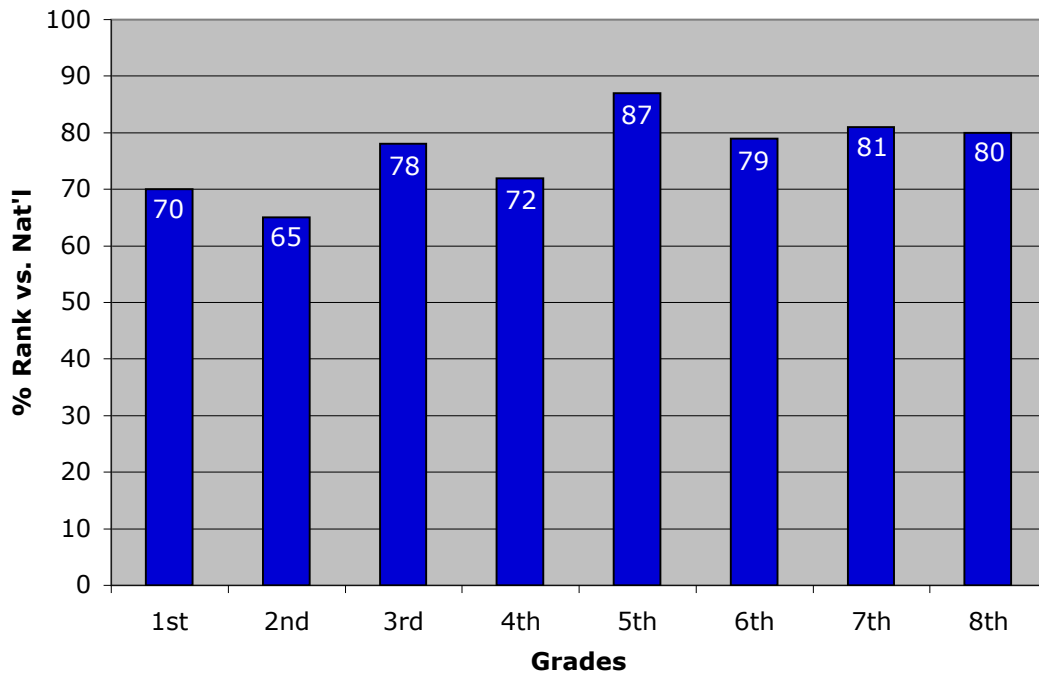

2009-10 Neighborhood Percentile Rank Compared to Nat'l

2009-10 Grade Equivalent (GE) Comparison