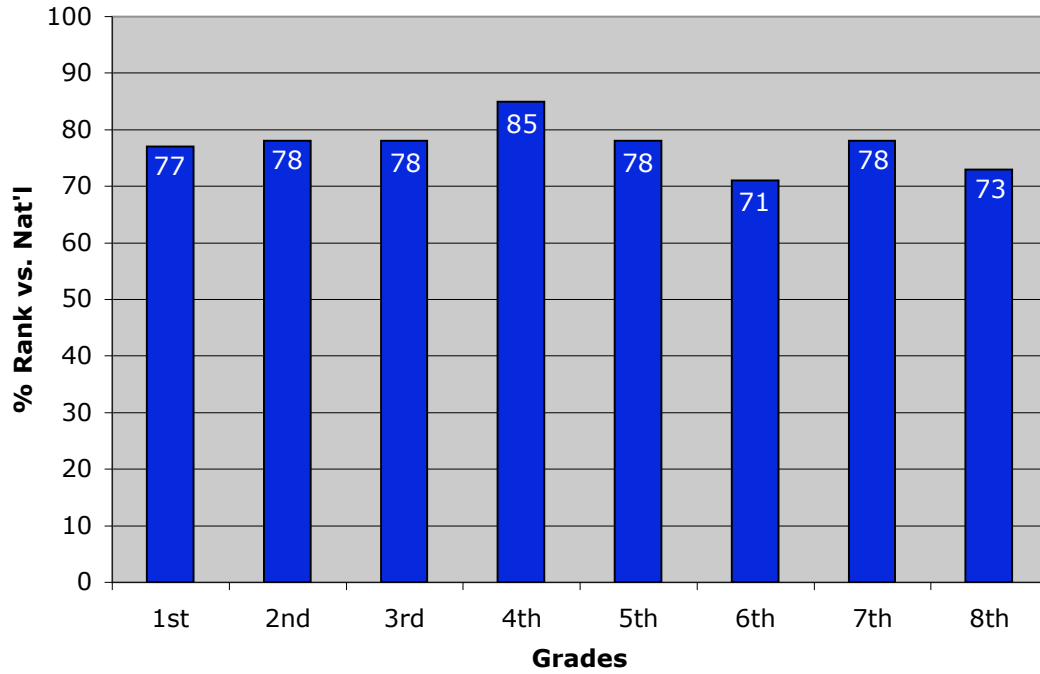

2008-09 Neighborhood Percentile Rank Compared to Nat'l

2008-09 Grade Equivalent (GE) Comparison