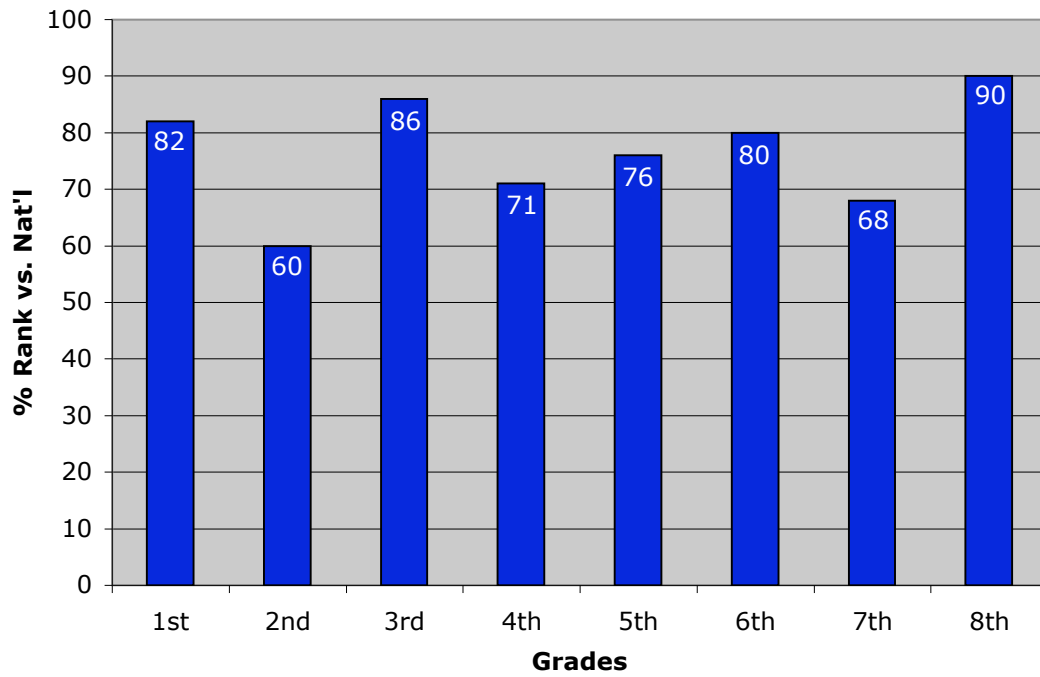

2007-08 Neighborhood Percentile Rank Compared to Nat'l

2007-08 Grade Equivalent (GE) Comparison