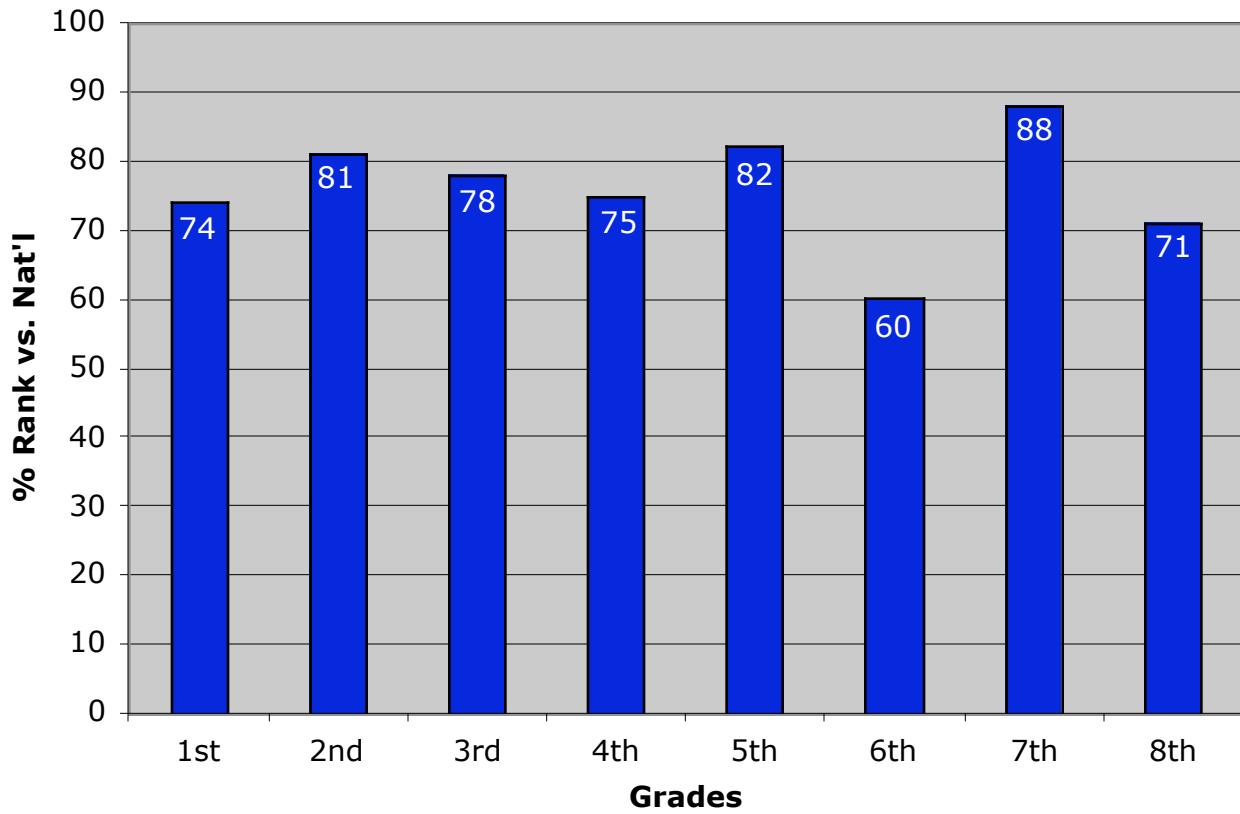

2006-07 Neighborhood Percentile Rank Compared to Nat'l

2006-07 Grade Equivalent (GE) Comparison