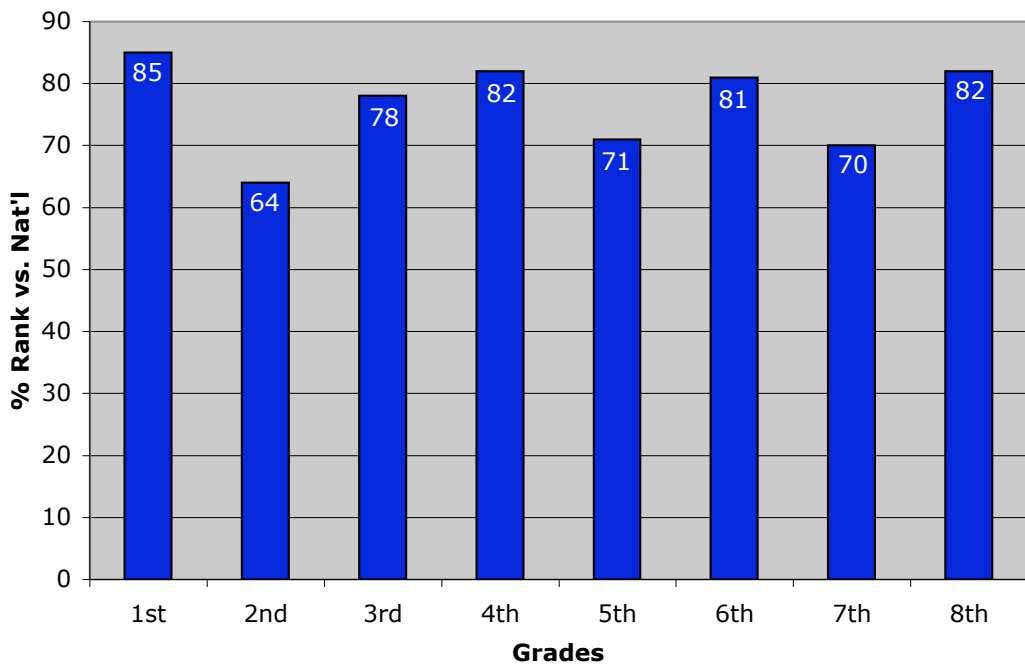

2005-06 Neighborhood Percentile Rank Compared to Nat'l

2005-06 Grade Equivalent (GE) Comparison