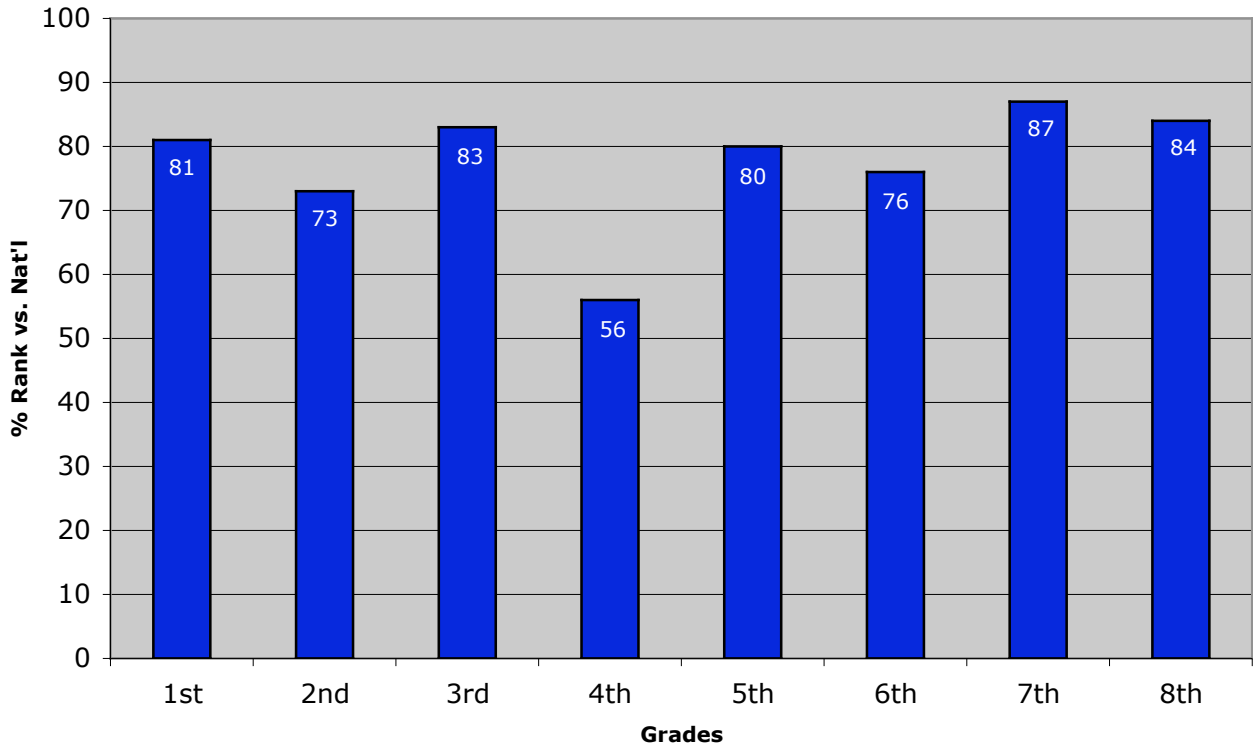

2002-03 Neighborhood Percentile Rank Compared to Nat'l

2002-03 Grade Equivalent (GE) Comparison