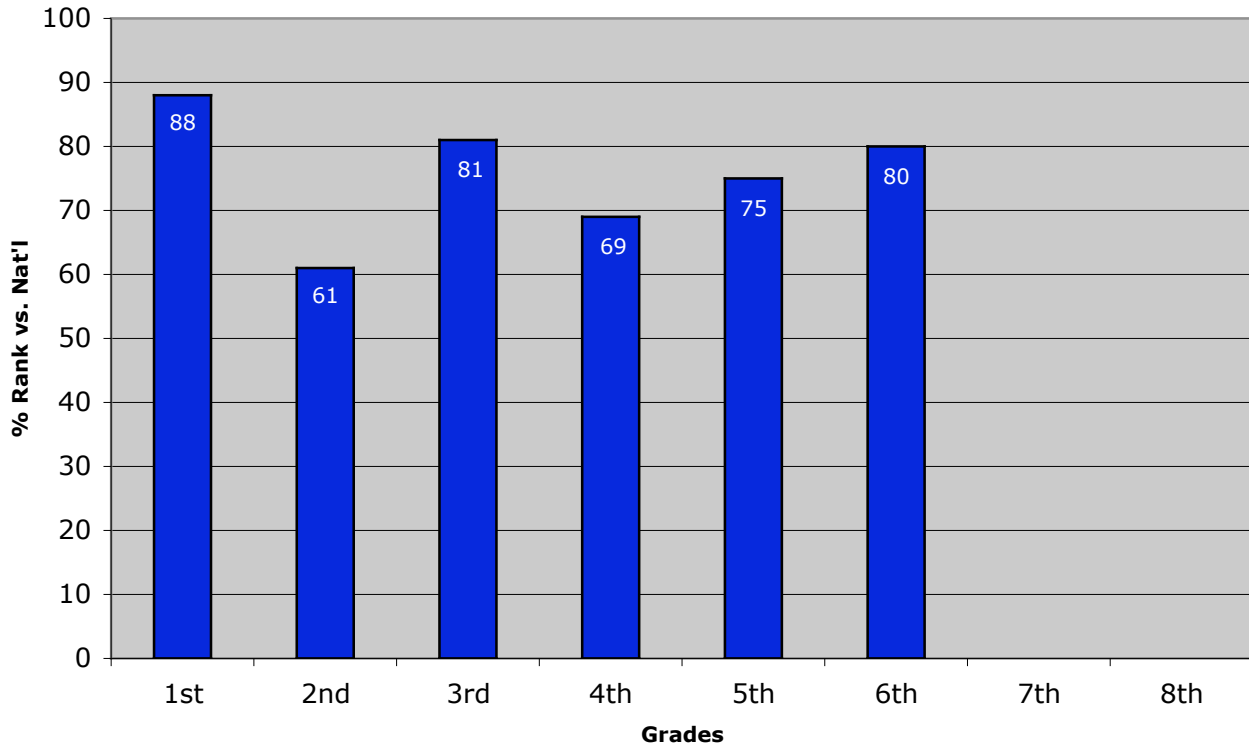

2000-01 Neighborhood Percentile Rank Compared to Nat'l

2000-01 Grade Equivalent (GE) Comparison